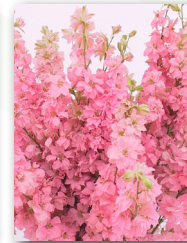

Carmin

Lilac

Salmon

Blue

Pink
Perfection

White

Mix

Genesis Organic Breeding